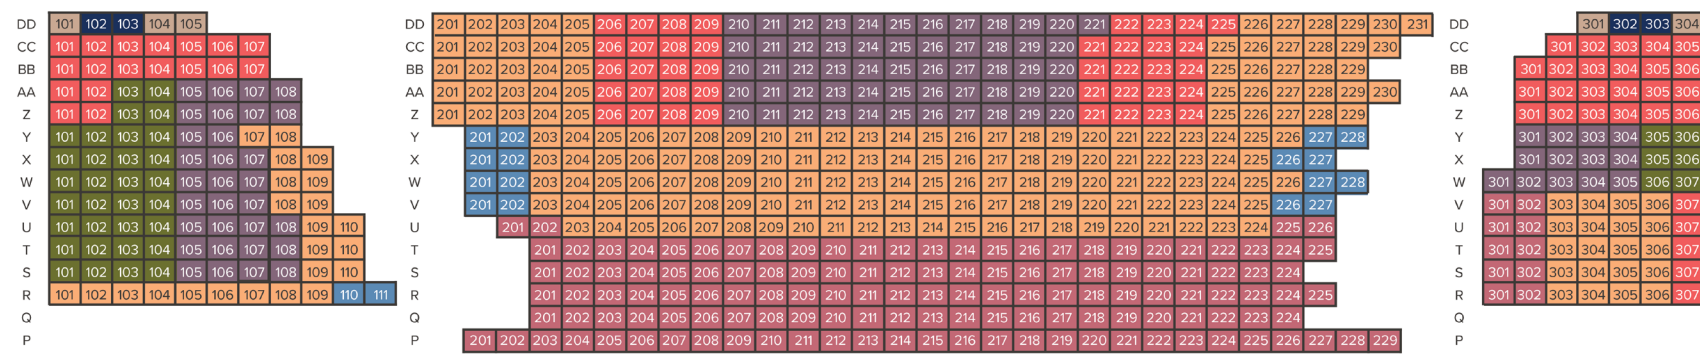

PURDUE FORT WAYNE MUSIC CENTER auer performance hall

legend

	SINGLE TICKET	MW8	MW6	POPS	
 	PLATINUM	MW \$88/PO \$99	\$554	\$426	\$479
 	TITANIUM	MW \$73/PO \$83	\$461	\$354	\$402
 	GOLD	MW \$55/PO \$64	\$367	\$282	\$325
 	SILVER	MW \$48/PO \$51	\$305	\$234	\$248
 	BRONZE	MW \$33/PO \$37	\$211	\$162	\$181
 	FAN	MW \$23/PO \$25	\$149	\$114	\$114
 	WHEELCHAIR	MW \$33/PO \$37	\$211	\$162	\$181
 	WHEELCHAIR COMPANION	MW \$33/PO \$37	\$211	\$162	\$181

STAGE